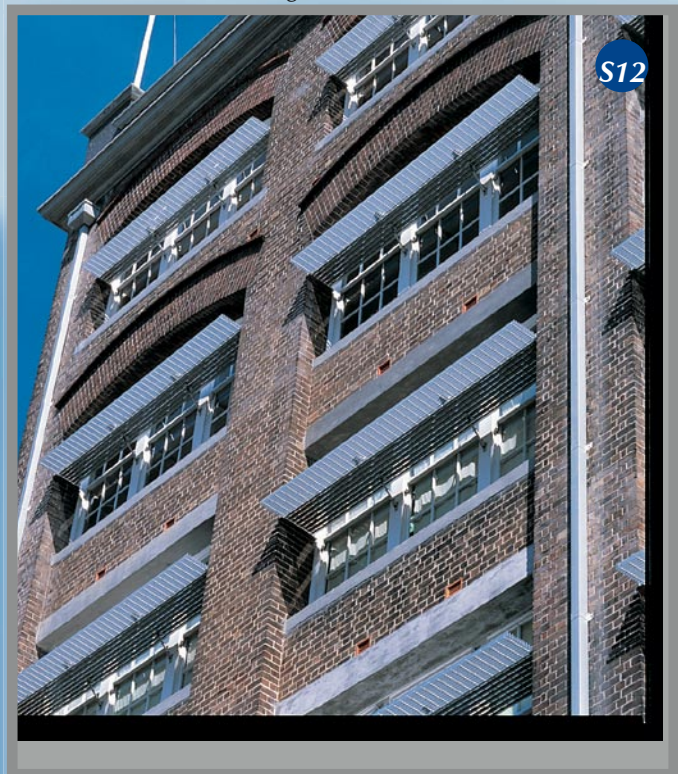

SUSPENDED SUNSCREENS

Cordellia, South Brisbane, Qld, ELL241 ellipsoid grating suspended and tensioned with stainless cable hangers.

Bowral Library, Bowral, NSW, HA503 grating with RHS nosing, suspended and tensioned with stainless rod hangers and attached to structural window framing.

Prince of Wales Hospital, Randwick, NSW, SS203/60 louvre with RHS and CHS support framing, suspended from cast-in ferrules inside the GFRC façade.

Silknit House, Surry Hills, NSW, SS323/60/100° louvre, HA503 grating light-shelf suspended with clevis and tube support framing.